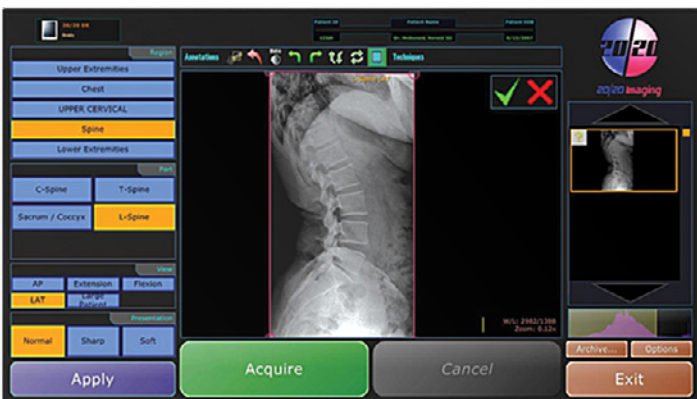

- **Ideal Solution**

For Gonstead full spine imaging

- **Optional Patient Assist Bar**

For optimal lateral positioning

Full Spine

- Full Spine images in one shot
- No stitching of images required
- Reduced chance of patient motion
- Large 17" X 42" imaging area
- Wireless operation
- Excellent geometric accuracy

Software and Measurement Tool Sets

Chiropractic Specific Tools

Our DR Solutions for chiropractic include the most technologically advanced and user-friendly software applications in the industry. In addition to the highest resolution image processing algorithms, our software allows chiropractors to easily manipulate images diagnosing patient pathologies and using images to educate patients on the source of an issue has never been easier. MXR solutions allow the practice to have this powerful software anywhere in the clinic they choose (doctor's private office, report of findings room, patient exam rooms) to ideally fit your office workflow and methods of patient education.

Chiropractic Tool Set Benefits

- NEW Penning Analysis
- Advanced Orthogonal Analysis
- Gonstead measurements
- Upper Cervical Analysis
- George's Lines
- Ilium Analysis
- Line Drawing
- Measuring
- Angles (Regular, Cobb)
- Cervical Curve
- Lumbar Curve
- Orthospinology
- Full Spine Stitching
- Spine Labeling

Full Generator Integration

Many MXR systems offer the option of full integration between the generator and the DR system. This means one single interface controlling both the X-Ray machine operations and the digital imaging software. This greatly improves ease of use, efficiency and patient flow.