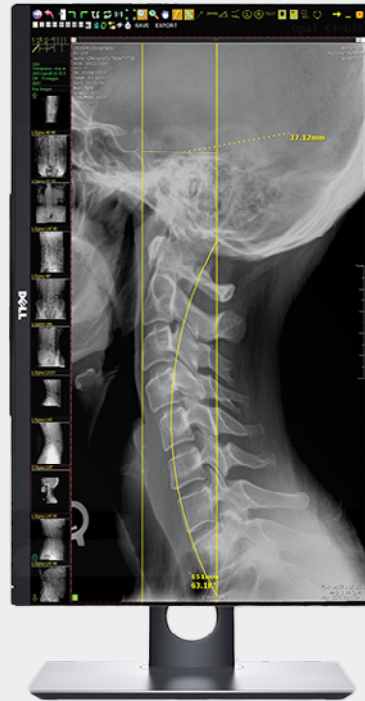

Software and Measurement Tool Sets

Chiropractic Specific Tools

Our DR Solutions for chiropractic include the most technologically advanced and user-friendly software applications in the industry. In addition to the highest resolution image processing algorithms, our software allows chiropractors to easily manipulate images diagnosing patient pathologies and using images to educate patients on the source of an issue has never been easier. MXR solutions allow the practice to have this powerful software anywhere in the clinic they choose (doctor's private office, report of findings room, patient exam rooms) to ideally fit your office workflow and methods of patient education.

Chiropractic Tool Set Benefits

- NEW Penning Analysis
- Advanced Orthogonal Analysis
- Gonstead measurements
- Upper Cervical Analysis
- George's Lines
- Ilium Analysis
- Line Drawing
- Measuring
- Angles (Regular, Cobb)
- Cervical Curve
- Lumbar Curve
- Orthospinology
- Full Spine Stitching
- Spine Labeling