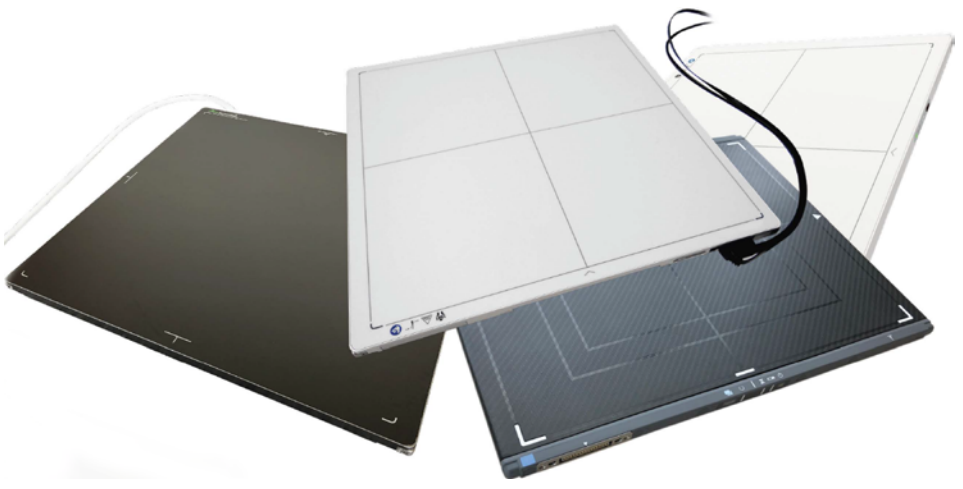

THE
IMAGING
SOLUTIONS COMPANY®

Custom Solutions To Support Your Chiropractic Practice

MXR Chiropractic Solutions

MXR provides chiropractic imaging equipment, image storage/PACS, and ultrasound/stimulation units. We also offer a wide array of chiropractic table options that include adjustment tables, decompression tables, intersegmental traction tables, and spa/massage tables.

Digital Radiography

Digital Radiography (DR) direct capture X-Ray systems are available in wireless fixed and hybrid configurations; the appropriate DR product is carefully selected to meet the needs and volume of your practice. Many systems offer the option of full integration between the generator and the DR system providing a single interface for users.

Chiropractic Straight Arm

A single detector solution that offers the easiest method of positioning in the industry. The systems design insures alignment between tube and receptor at any angle. The full dynamic range of motion allows for easy imaging of the spine and extremities.

- **Easy as 1-2-3**

Three point detents automatically position DR device for perfect alignment, in AP and LAT positions

- **Full Vertical Stand**

Allows for greater support of patient body weight and consistent posture, which greatly reduces motion