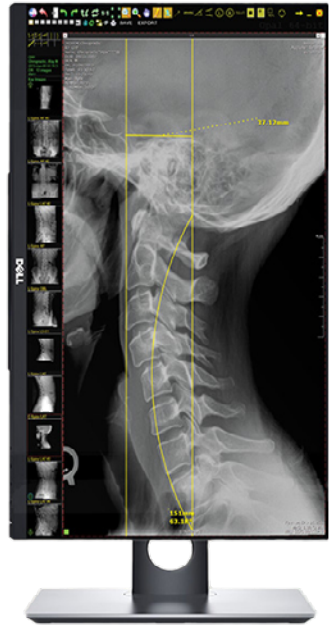

- **Ideal Solution**

For Gonstead full spine imaging

- **Optional Patient Assist Bar**

For optimal lateral positioning

Full Spine

- Full Spine images in one shot
- No stitching of images required
- Reduced chance of patient motion
- Large 17" X 42" imaging area
- Wireless operation
- Excellent geometric accuracy

Software and Measurement Tool Sets

Chiropractic Specific Tools

Our DR Solutions for chiropractic include the most technologically advanced and user-friendly software applications in the industry. In addition to the highest resolution image processing algorithms, our software allows chiropractors to easily manipulate images diagnosing patient pathologies and using images to educate patients on the source of an issue has never been easier. MXR solutions allow the practice to have this powerful software anywhere in the clinic they choose (doctor's private office, report of findings room, patient exam rooms) to ideally fit your office workflow and methods of patient education.

Chiropractic Tool Set Benefits

- NEW Penning Analysis
- Advanced Orthogonal Analysis
- Gonstead measurements
- Upper Cervical Analysis
- George's Lines
- Ilium Analysis
- Line Drawing
- Measuring
- Angles (Regular, Cobb)
- Cervical Curve
- Lumbar Curve
- Orthospinology
- Full Spine Stitching
- Spine Labeling

Full Generator Integration

Many MXR systems offer the option of full integration between the generator and the DR system. This means one single interface controlling both the X-Ray machine operations and the digital imaging software. This greatly improves ease of use, efficiency and patient flow.