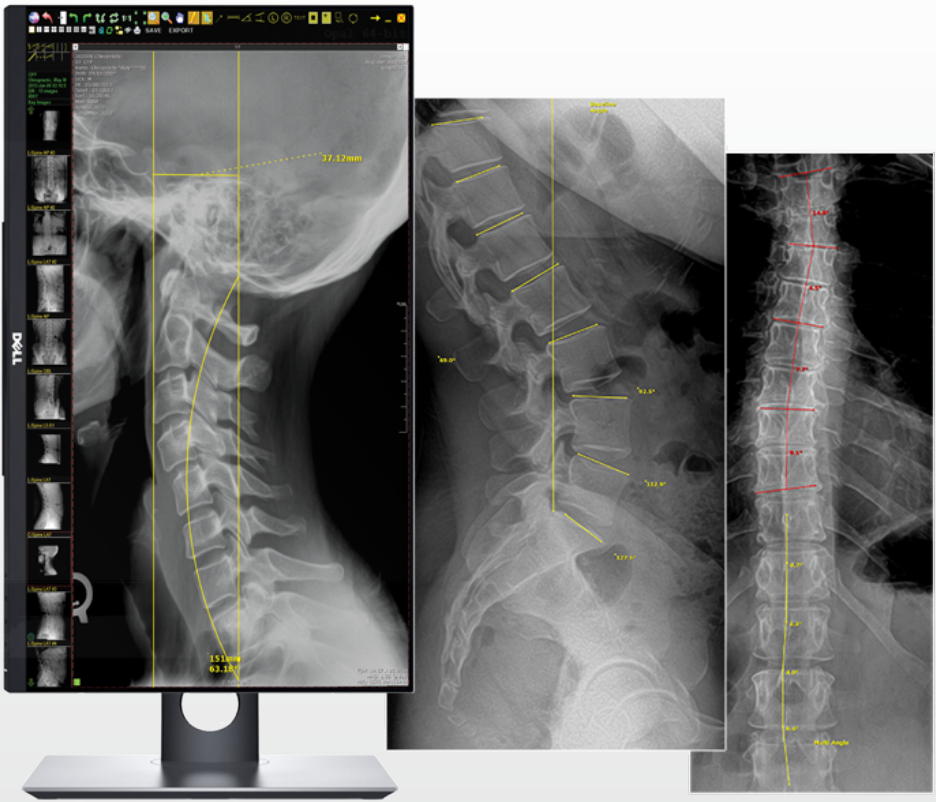

THE
IMAGING
SOLUTIONS COMPANY®

Custom Solutions To Support Your Chiropractic Practice

MXR Chiropractic Solutions

MXR provides chiropractic imaging equipment, image storage/PACS, and ultrasound/stimulation units. We also offer a wide array of chiropractic table options that include adjustment tables, decompression tables, intersegmental traction tables, and spa/massage tables.

Chiropractic Straight Arm

A single detector solution that offers the easiest method of positioning in the industry. The systems design insures alignment between tube and receptor at any angle. The full dynamic range of motion allows for easy imaging of the spine and extremities.

- **Easy as 1-2-3**

Three point detents automatically position DR device for perfect alignment, in AP and LAT positions

- **Full Vertical Stand**

Allows for greater support of patient body weight and consistent posture, which greatly reduces motion

- **Ideal Solution**

For Gonstead full spine imaging

- **Optional Patient Assist Bar**

For optimal lateral positioning

Full Spine

- Full Spine images in one shot
- No stitching of images required
- Reduced chance of patient motion
- Large 17" X 42" imaging area
- Wireless operation
- Excellent geometric accuracy