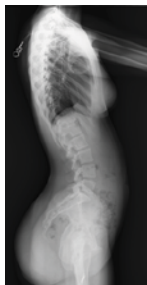

- **Easy as 1-2-3**

Three point detents automatically position DR device for perfect alignment, in AP and LAT positions

- **Full Vertical Stand**

Allows for greater support of patient body weight and consistent posture, which greatly reduces motion

- **Ideal Solution**

For Gonstead full spine imaging

- **Optional Patient Assist Bar**

For optimal lateral positioning

Full Spine

- Full Spine images in one shot
- No stitching of images required
- Reduced chance of patient motion
- Large 17" X 42" imaging area
- Wireless operation
- Excellent geometric accuracy

Chiropractic Tool Set Benefits

- NEW Penning Analysis
- Advanced Orthogonal Analysis
- Gonstead measurements
- Upper Cervical Analysis
- George's Lines
- Ilium Analysis
- Line Drawing
- Measuring
- Angles (Regular, Cobb)
- Cervical Curve
- Lumbar Curve
- Orthospinology
- Full Spine Stitching
- Spine Labeling