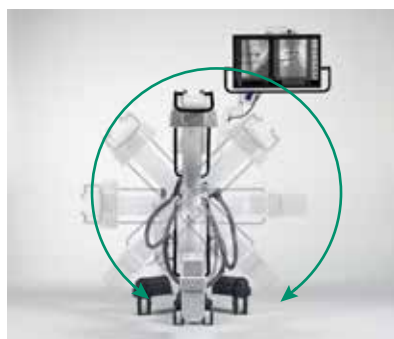

Optional Wi-Fi video transmission for high resolution, remote image display on wireless display unit, ceiling suspension or wall-mounted monitors.

Persona CS

Ready to go

Perfectly balanced orbital and angular rotation of the C-arm for fast and precise positioning. Responds perfectly to operator touch and feel.

DISPLAY

View images with maximum comfort. Adjustable monitor height and tilt ensure optimum viewing angle while the onboard mounting system removes the need for a dedicated viewing workstation.*

*Optional wireless display unit can be configured on request.

ORBITAL ROTATION

Extensive orbital rotation range (from $+65^\circ$ to -95°) makes for easy oblique projections without having to move the stand around the operating table.

ANGULAR ROTATION

Precise movements and wide angles of more than $\pm 210^\circ$ around and in front of the patient.

UP/DOWN MOVEMENT

Operator comfort is key: the C-arm has a large range of vertical movement (450 mm).

Persona CS

360° Vision

DISPLAY UNIT

Clearly visualize fine clinical detail with a 4 MP onboard monitor offering simultaneous display of live and stored images on an ultra-wide 27" format. The wide travel of the articulated arm makes it possible to move the monitor comfortably into the preferred position irrespective of the layout of the surgical suite.