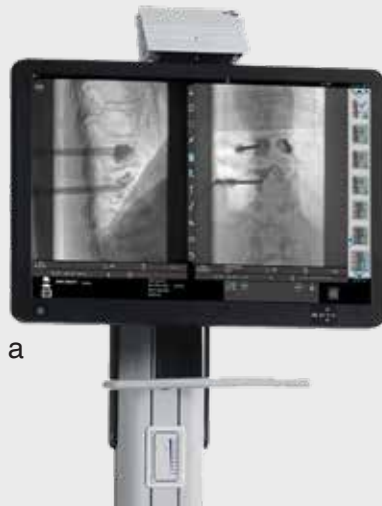

ADDITIONAL DISPLAY UNIT

Secondary viewing capability with a cable-free display unit offering WiFi video transmission. This optional display unit is powered by a lithium-ion battery for extended operation and offers a wide field of view, duplicating the main onboard monitor.